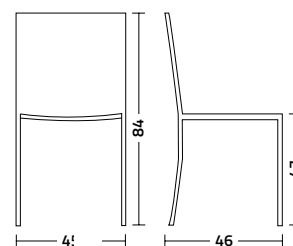

Dress

Design W. Colico

Sedie con struttura in acciaio interamente rivestite in cuoio.
Chairs with steel frame entirely upholstered with leather.

cuoio - leather
cuoietto

- 102 bianco latte
milk white
- 116 marrone glacé
glacé brown
- 110 marrone caffè
coffee brown
- 120 grigio antracite
charcoal grey
- 101 nero assoluto
absolute black